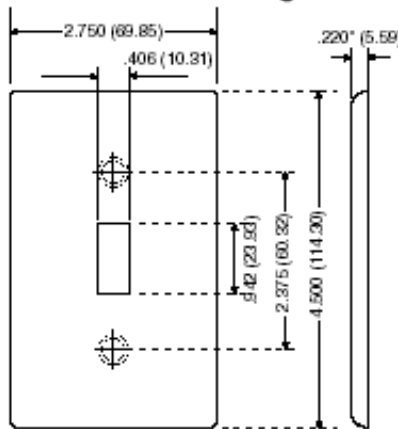

84001

1-Gang Toggle Device Switch Wallplate, Standard Size, 430 Stainless Steel, Device Mount, - Stainless Steel

Leviton Combination Wallplates come in a variety of configurations and gangs, and are available in a broad selection of materials including, aluminum, brass, stainless steel and plastic, and in an assortment of colors. If you have a unique application, Leviton can also customize a wallplate for a specific job.

Technical Information

Product Features

Color : Stainless Steel

Gang : 1

Material : 430 Stainless Steel

Mount : Device

Size : Standard

Standards and Certifications : UL/CSA

Type : Toggle Switch

Warranty : 10-Year Limited

UPC Code : 078477119181

Country Of Origin : Please Contact Customer Service.

Features and Benefits

- Round on edges to prevent injury and wall damage
- Resistant to corrosive effects of sunlight and moisture
- Deluxe stainless steel is non-magnetic Type 302, .032" thick
- Standard Stainless Steel is Type 430, .032" thick
- Brass is 70/30 alloy 260, .042" thick
- Aluminum is 3004 alloy, .040" thick
- Includes metal mounting screws that match plate color

Dimensional Diagram

SPECIFICATION SUBMITTAL

JOB NAME: <input style="width: 95%;" type="text"/>	CATALOG NUMBERS: <input style="width: 95%;" type="text"/>
JOB NUMBER: <input style="width: 95%;" type="text"/>	<input style="width: 95%;" type="text"/>